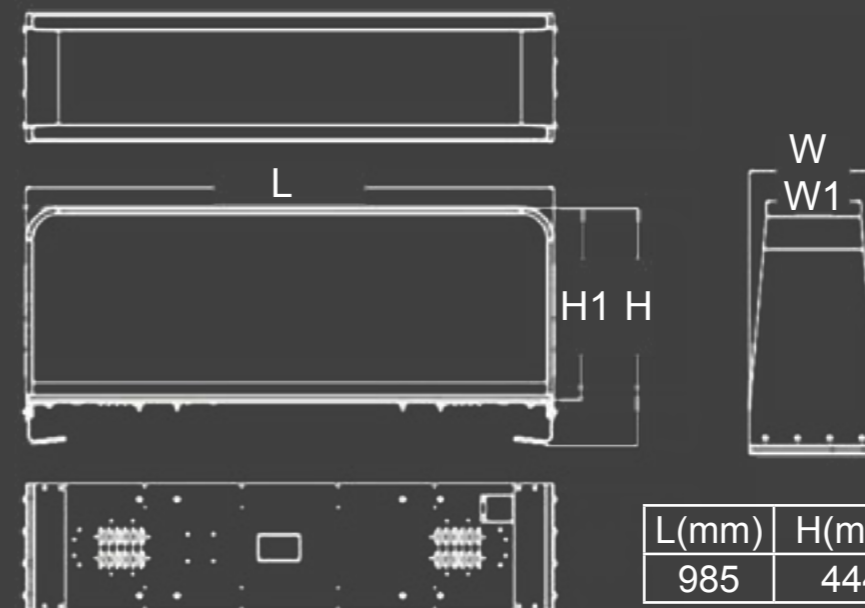

## Technical Specifications

Screen Model	MAS-5
Pixel Pitch	5mm
Visual Size	960mm x 320mm
Size	985mm x 444mm
Weight	<20kg
Resolution	192 x 64 dots
Max. Power Consumption	520W/m <sup>2</sup>
Brightness	>7,000 cd/m <sup>2</sup>
Refreshing Frequency	>800 Hz

L(mm)	H(mm)	W(mm)	H1(mm)	W1(mm)
985	444	240	398	177