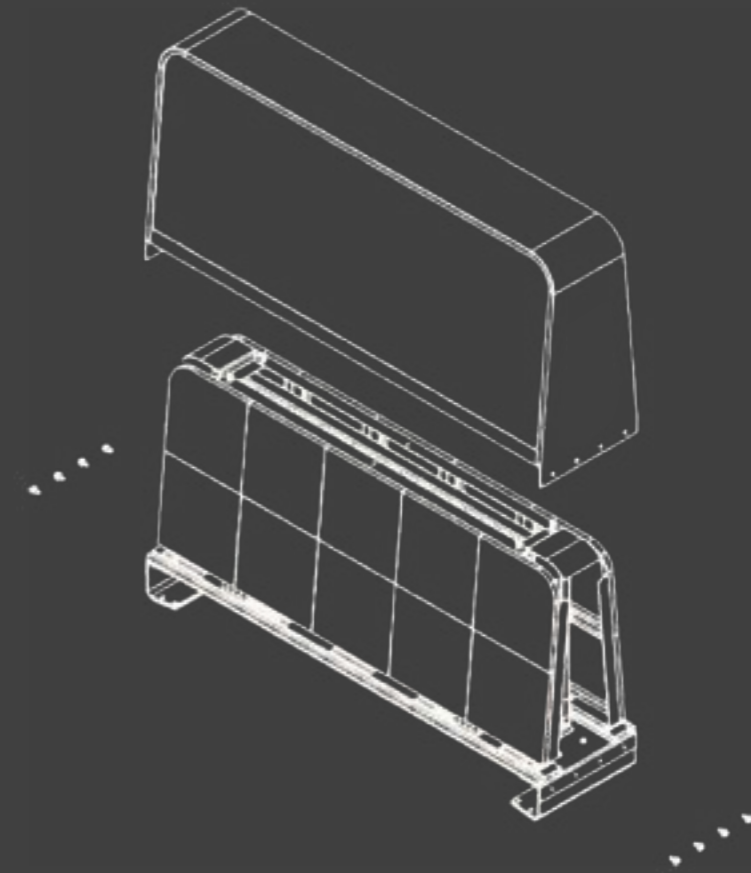

## Technical Specifications

Screen Model	MAS-5
Pixel Pitch	5mm
Visual Size	960mm x 320mm
Size	985mm x 444mm
Weight	<20kg
Resolution	192 x 64 dots
Max. Power Consumption	520W/m <sup>2</sup>
Brightness	>7,000 cd/m <sup>2</sup>
Refreshing Frequency	>800 Hz